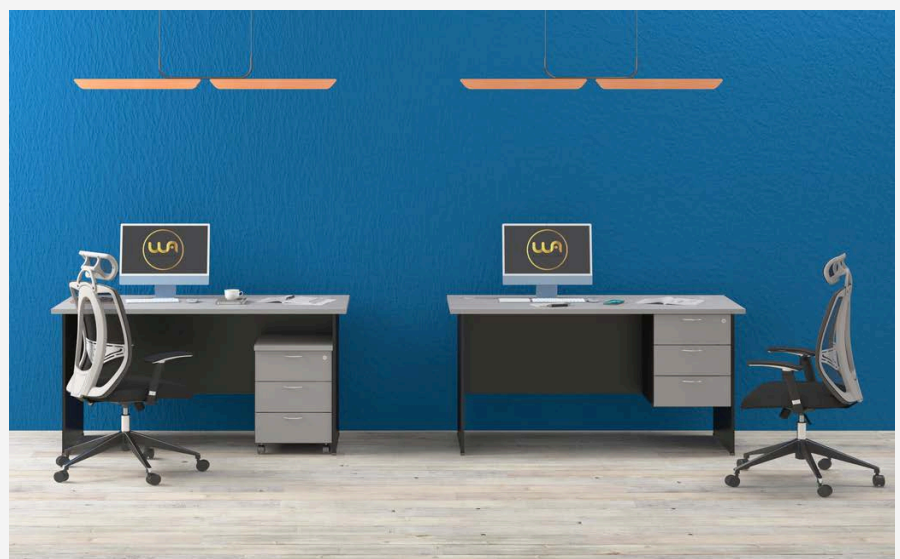

GLIDER Series is the perfect choice for those who appreciate the beauty and durability of natural materials. With its timeless design, solid construction, and warm, inviting aesthetic, this series adds a touch of elegance to any professional environment. Whether in an executive office, a collaborative workspace, or a meeting room, **GLIDER** Series creates a workspace that is both functional and visually stunning.