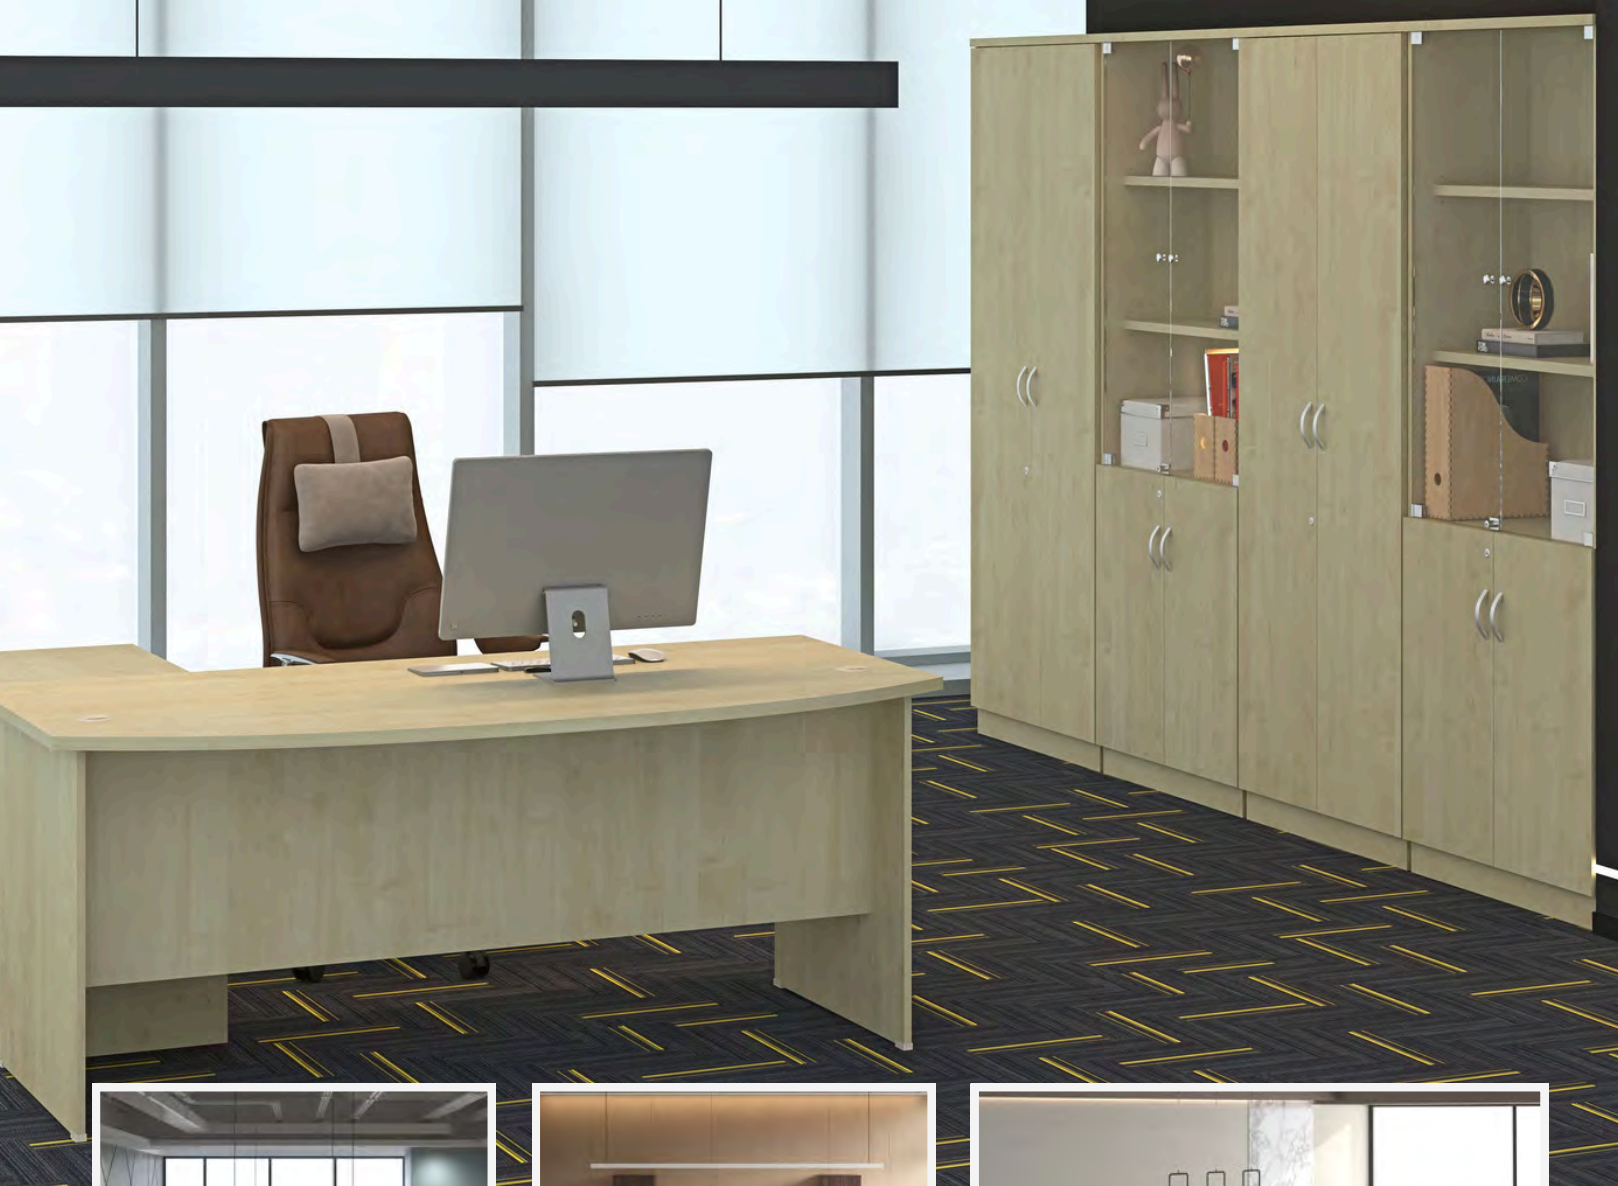

MOBILE PEDESTAL 3D
400W x 480D x 560H mm

THRIFTY SERIES

THRIFTY Series is designed to be affordable and cost-effective, without compromising on quality or functionality. These types of office furniture pieces are ideal for small businesses, startups, and individuals who are looking for cost-effective solutions to furnish their office spaces.