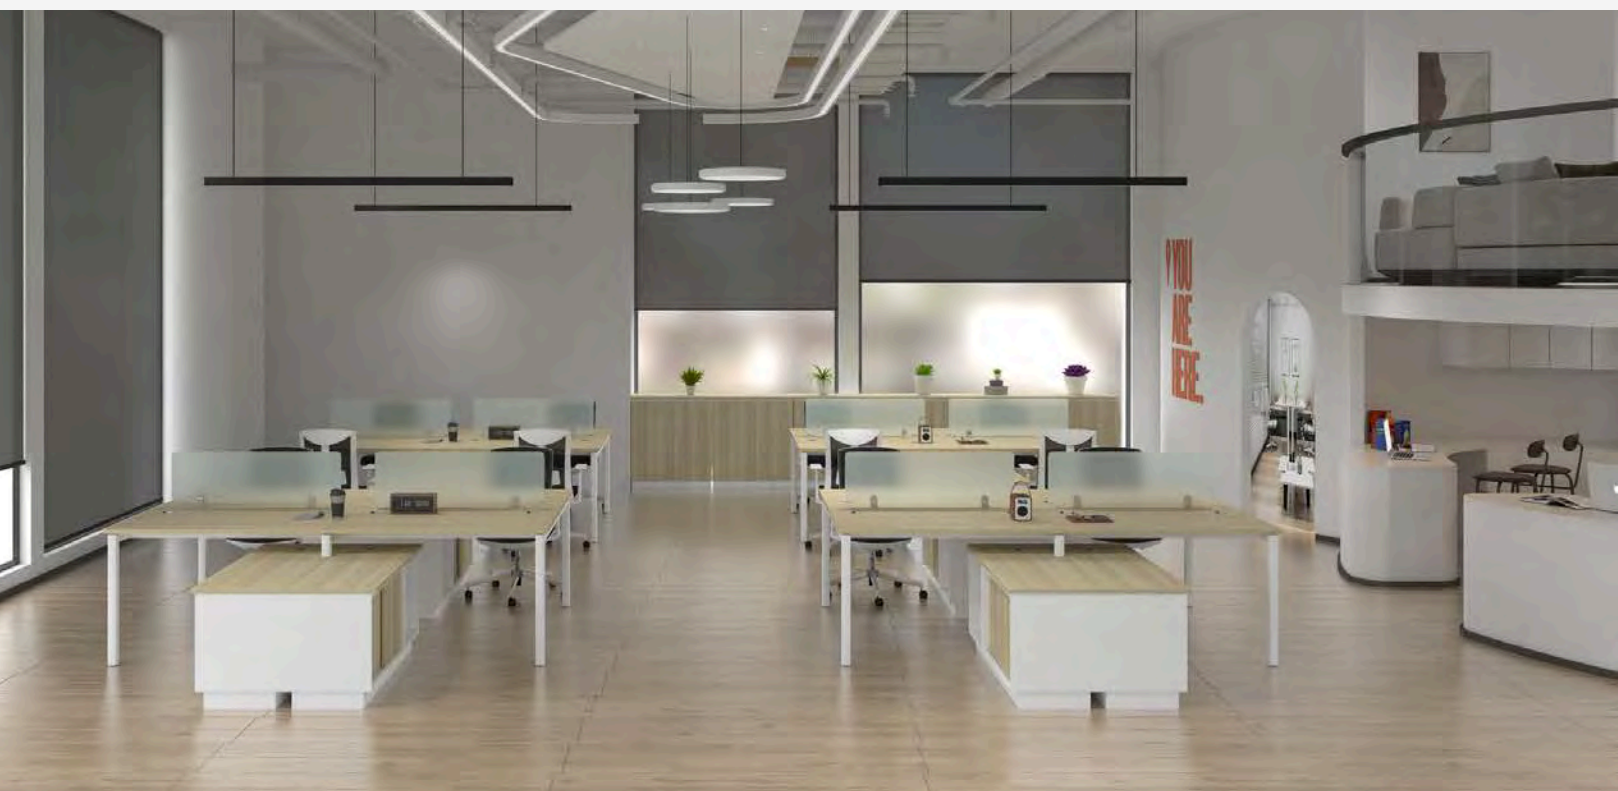

KARA Series is designed to bring both strength and sophistication to various professional environments, including director offices, workstations, manager setups, and meeting rooms. Each piece in this series is defined by its clean, square metal legs, which offer a bold, stable foundation and a modern, minimalist aesthetic.