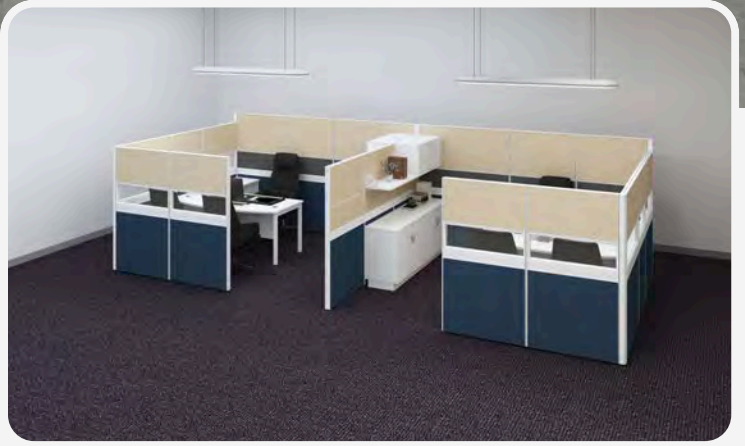

60MM PANEL

60mm Partition System offers a sleek and modern aesthetic that complements a wide range of interior designs. The mix of transparent, semi-transparent, and opaque surfaces creates visual interest and can be customized to match the overall theme of the office. Whether you prefer a minimalist look or a more dynamic design, the combination of materials allows you to create a unique and attractive workspace.