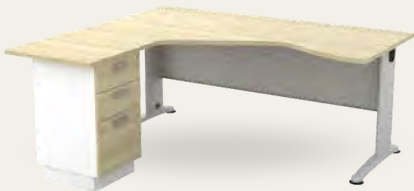

L-Desking Specification :

L - SHAPE TABLE W/ STORAGE

1500L x 1500W x 700/600D x 750H mm
1800L x 1500W x 700/600D x 750H mm