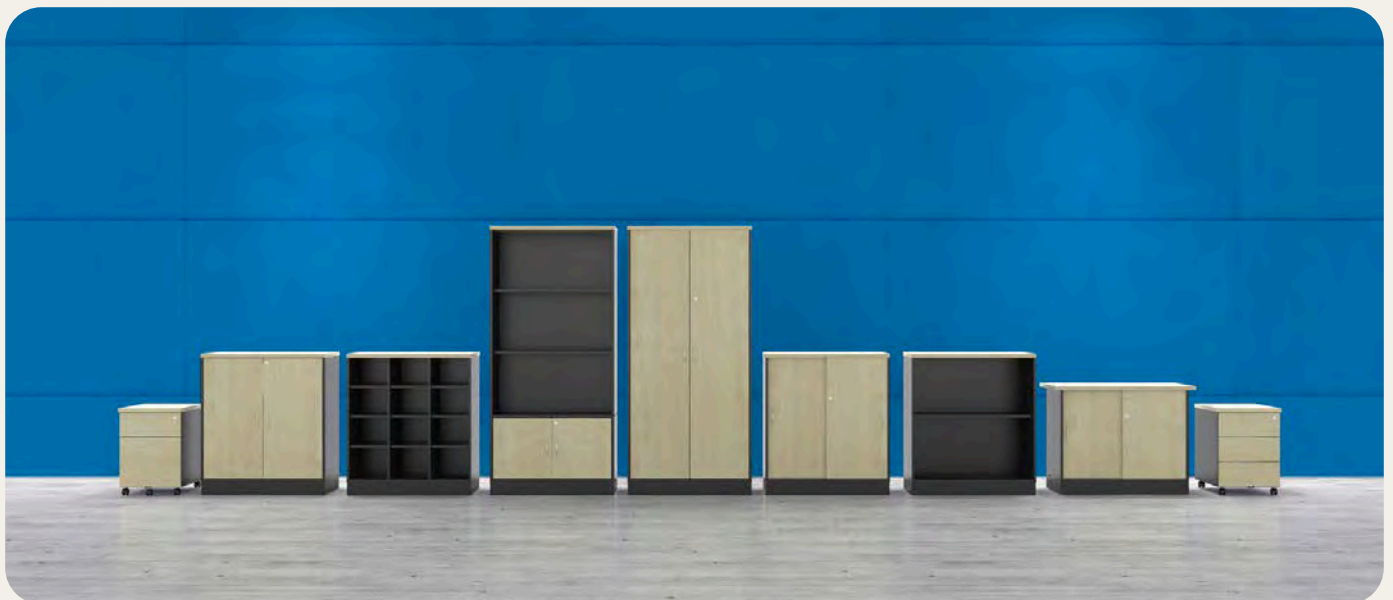

MOBILE PEDESTAL 3D
400W x 480D x 560H mm

THRIFTY SERIES

THRIFTY Series is designed to be affordable and cost-effective, without compromising on quality or functionality. These types of office furniture pieces are ideal for small businesses, startups, and individuals who are looking for cost-effective solutions to furnish their office spaces.