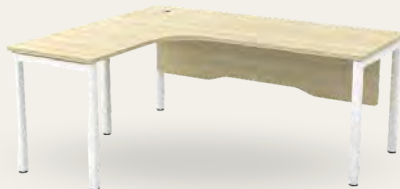

L - SHAPE TABLE

1500L x 1500W x 600/600D x 750H mm
1800L x 1500W x 600/600D x 750H mm
1500L x 1500W x 700/600D x 750H mm
1800L x 1500W x 700/600D x 750H mm