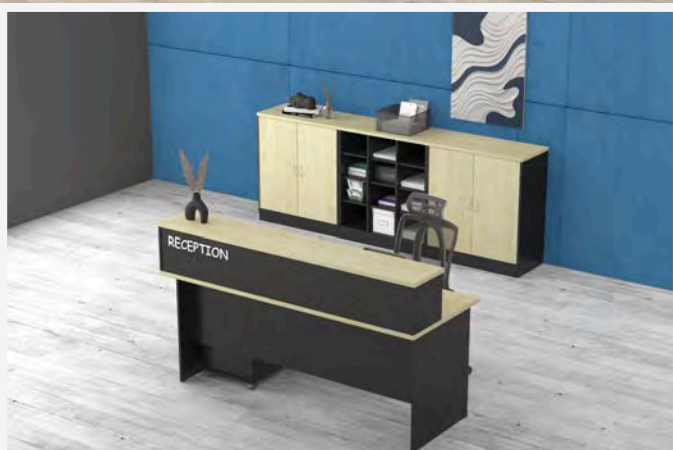

OPEN SHELF + SLIDING
DOOR CABINET(R)

1200W x 450D x 620H mm

SLIDING DOOR + 1D1F
PEDESTAL CABINET(R)

1200W x 450D x 620H mm

SLIDING DOOR + 3D
PEDESTAL CABINET(R)

1200W x 450D x 620H mm

GLIDER SERIES

Designed with a focus on craftsmanship and durability, each piece in **GLIDER** Series features wooden panel legs that provide both a strong foundation and a timeless aesthetic. Perfect for executive offices, workstations, managerial spaces, and meeting rooms, **GLIDER** Series combines the organic appeal of wood with modern design sensibilities.