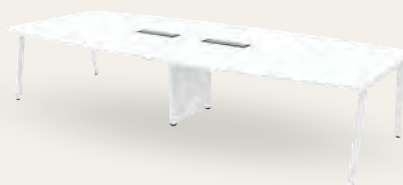

BOAT-SHAPE CONFERENCE

3000L x 1200/900D x 750H mm
3600L x 1500/1200D x 750H mm
4800L x 1500/1200D x 750H mm

Metal Leg Color :

DARK
GREY

WHITE