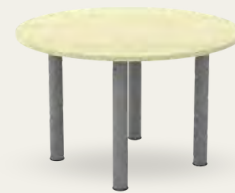

Conference Specification :

RECTANGULAR CONFERENCE

1800L x 900D x 750H mm
2400L x 1200D x 750H mm

OVAL CONFERENCE

1800L x 900D x 750H mm
2400L x 1200D x 750H mm

ROUND DISCUSSION

900DIA x 750H mm
1200DIA x 750H mm