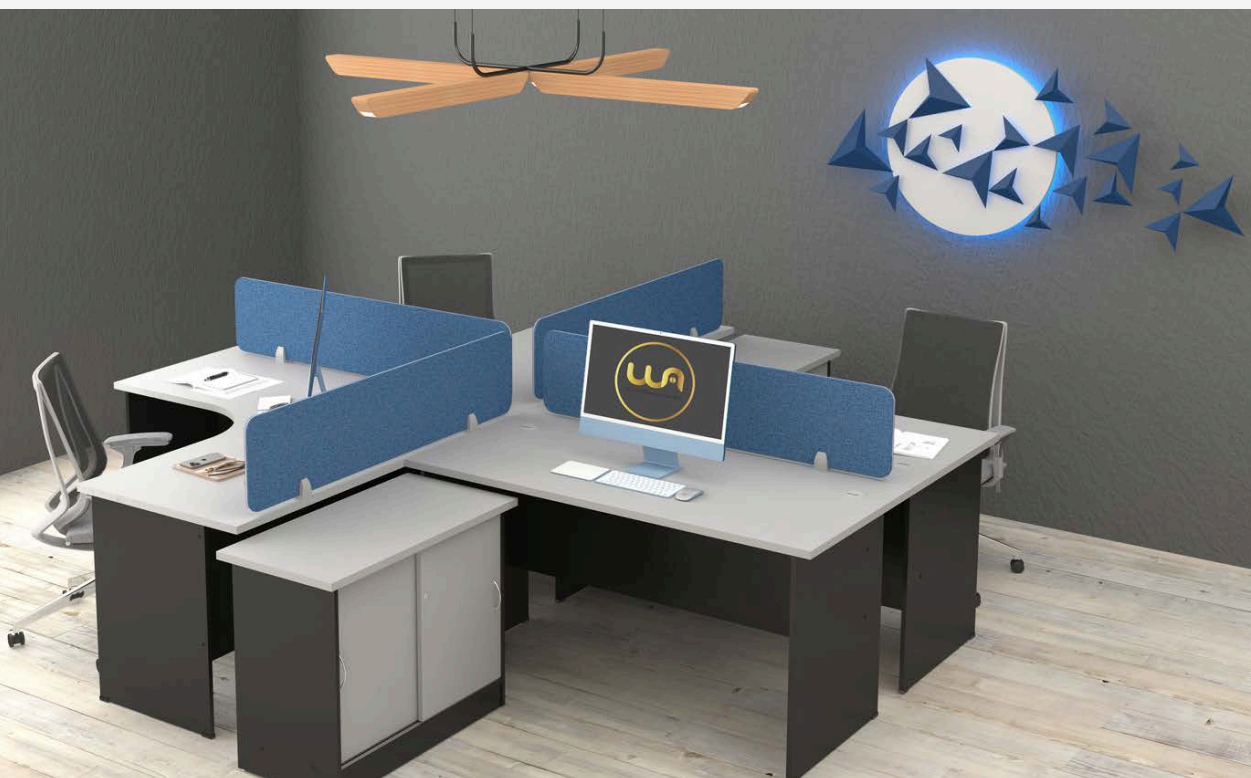

OPEN SHELF + SLIDING
DOOR CABINET(R)

1200W x 450D x 620H mm

SLIDING DOOR + 1D1F
PEDESTAL CABINET(R)

1200W x 450D x 620H mm

SLIDING DOOR + 3D
PEDESTAL CABINET(R)

1200W x 450D x 620H mm

GLIDER SERIES

Designed with a focus on craftsmanship and durability, each piece in **GLIDER** Series features wooden panel legs that provide both a strong foundation and a timeless aesthetic. Perfect for executive offices, workstations, managerial spaces, and meeting rooms, **GLIDER** Series combines the organic appeal of wood with modern design sensibilities.