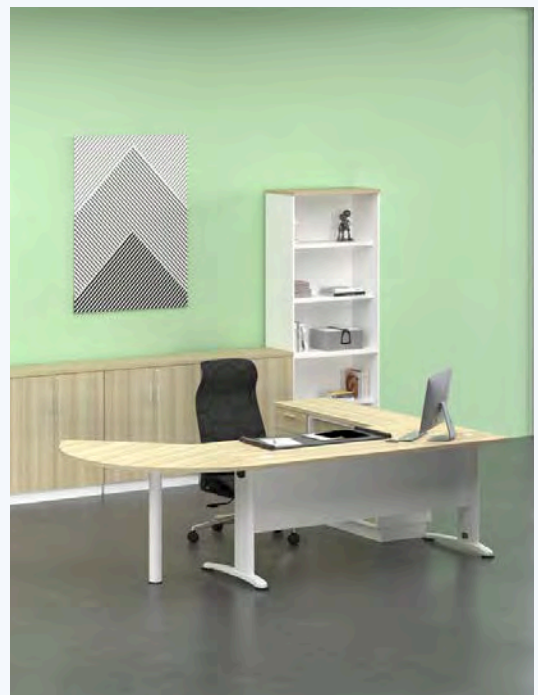

BIZLEG Series is a sophisticated collection of office furniture that seamlessly combines modern design with robust functionality. Ideal for a range of professional environments, including executive offices, workstations, managerial spaces, and meeting rooms, this series is defined by its sleek "I" shaped metal legs, offering a contemporary look and enduring stability.