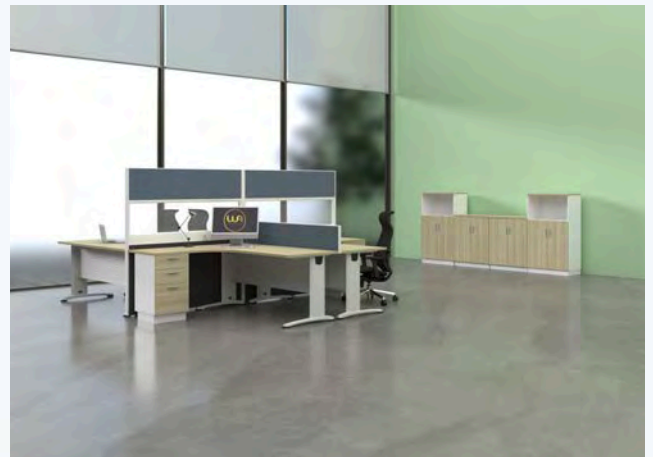

BIZLEG Series is a sophisticated collection of office furniture that seamlessly combines modern design with robust functionality. Ideal for a range of professional environments, including executive offices, workstations, managerial spaces, and meeting rooms, this series is defined by its sleek "I" shaped metal legs, offering a contemporary look and enduring stability.