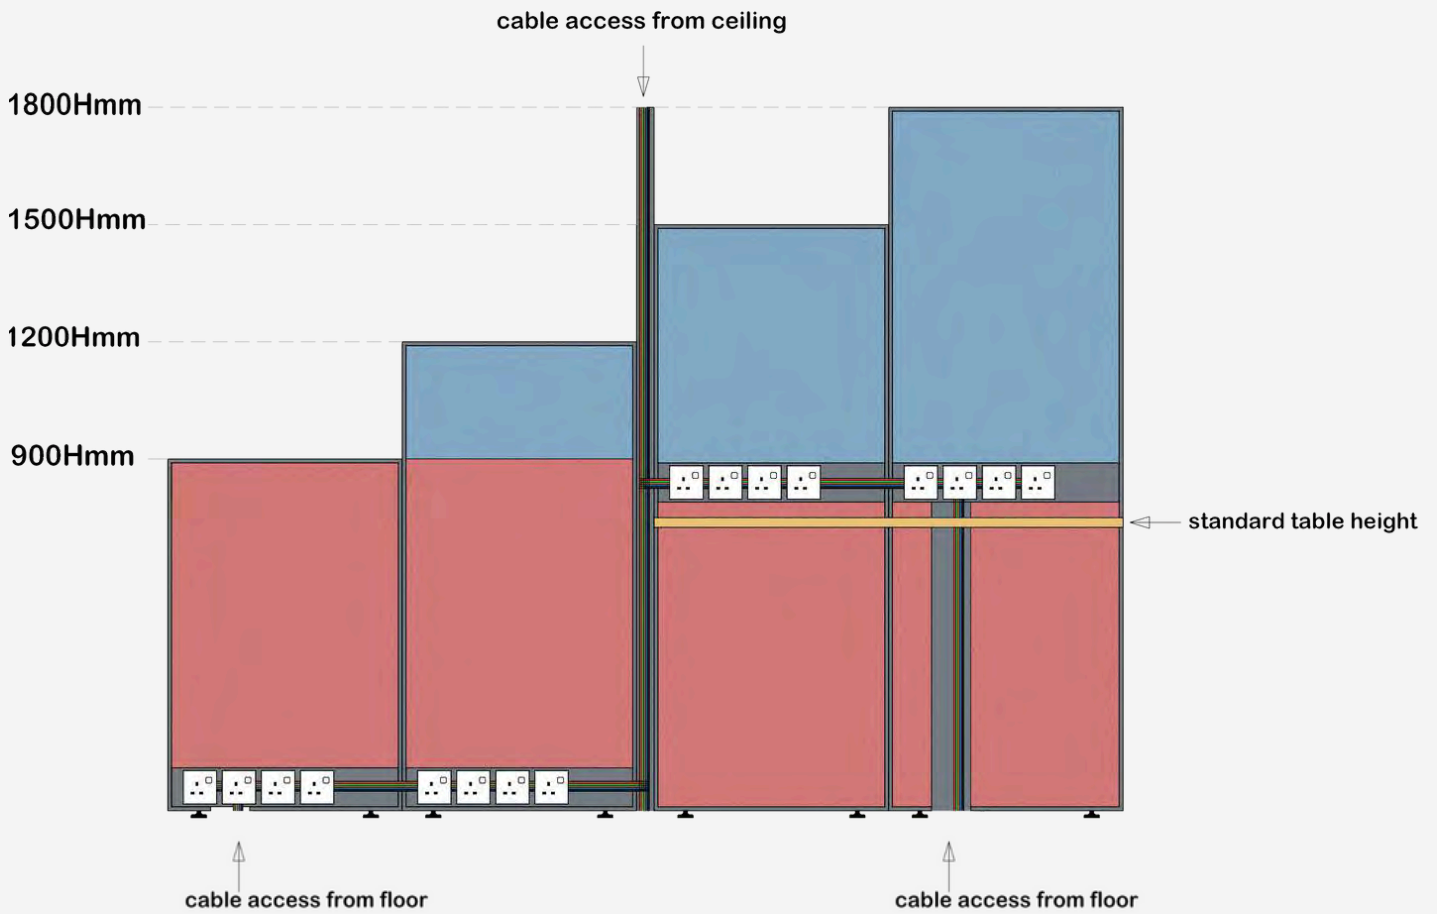

PANEL SYSTEMS

Wire Management:

Panel Selections:

Panel Selections:

Partition Support Specifications: