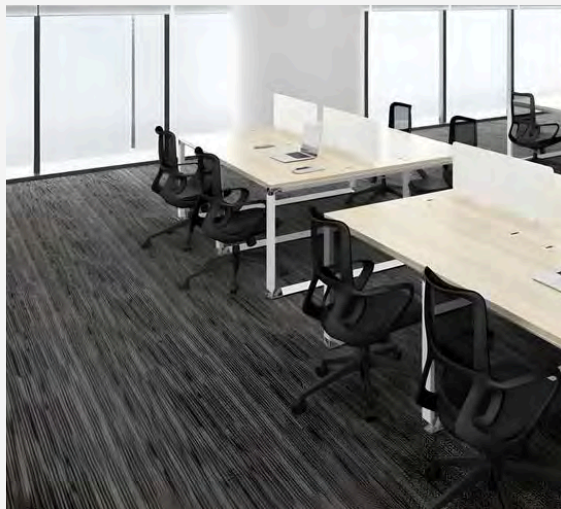

SLIDING DOOR + 1D1F PEDESTAL CABINET(R)
1200W x 450D x 600H mm

SLIDING DOOR + 3D PEDESTAL CABINET(R)
1200W x 450D x 600H mm

OASIS SERIES

OASIS Series is an innovative office furniture collection that combines bold design with functional elegance. Each piece in this series features distinctive "O" shaped legs, which not only provide a striking visual element but also ensure exceptional stability and support. Ideal for a variety of professional environments, including executive offices, workstations, managerial spaces, and meeting rooms, **OASIS** Series stands out for its modern, sculptural design.