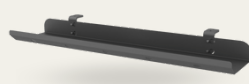

Layout Configurations:

Wiring Management:

SINGLE FLIPPER BOX

DOUBLE FLIPPER BOX

SOCKET CONSOLE

UNDERNEATH WIRE TRAY

TABLE CLAMP SOCKET

OVAL WIRE SNAKE